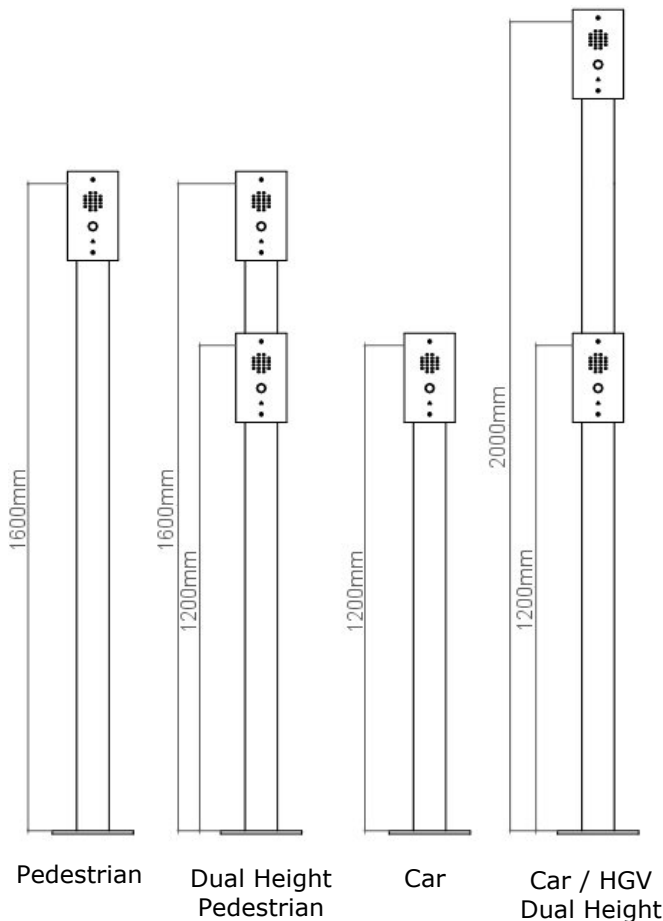

STANDARD STAINLESS STEEL POSTS

Videx are now able to offer a range of 4 standard sized Stainless Steel Posts with universal fixings which will accommodate the full range of Videx audio, video and access control products.

Application

Height

Pedestrian	1.6meters
Pedestrian (Dual)	1.2 meters and 1.6meters
Car	1.2 meters
Car / HGV (Dual)	1.2 meters and 2 meters

All Post are manufactured from 80mm x 80mm brushed Stainless steel and incorporate a substantial 200mm x 200mm x 8mm base plate with 4 x 14mm diameter fixing holes to secure the unit. There are four posts to choose from all incorporate universal product mounting fixtures which allow the attachment of the door panels or access control units.

Parts

- SP930 Pedestrian height post
 - SP920 Dual height pedestrian post
 - SP940 Car height post
 - SP910 Car / HGV post
- Other post sizes available upon request*

- SBB810 S/S box for 125mm x 220mm panels
 - SBB815 S/S box for 180mm x 180mm panels
 - SBB820 S/S box for 180mm x 256mm panels
 - SBB825 S/S box for 200mm x 350mm panels
 - SBB830 S/S box for 200mm x 420mm panels
 - SBB831 S/S box for 200mm x 520mm panels
 - SBB835 S/S box for audio VR digital panels
 - SBB840 S/S box for audio/prox VR digital panel
 - SBB840 S/S box for video VR digital panel
 - SBB845 S/S box for vide/prox VR digital panel
- Other S/S box sizes available upon request*